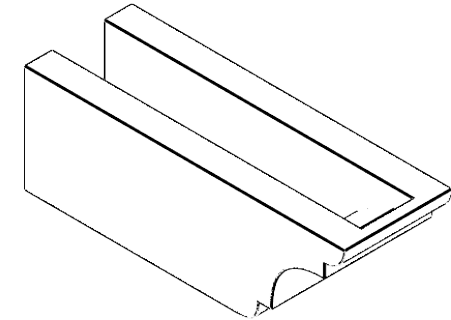

# ITEM NUMBER: RFTURO040X04000X12000X004NEB00RCPR

4"W X 4"H X 12"L TIMBERTHANE ROUGH CEDAR NEW BRIGHTON FAUX WOOD OPEN RAFTER TAIL, 4"L END, PRIMED TAN

**FRONT PROFILE**

**ISOMETRIC**

GENERATED DATE : 03/02/2023