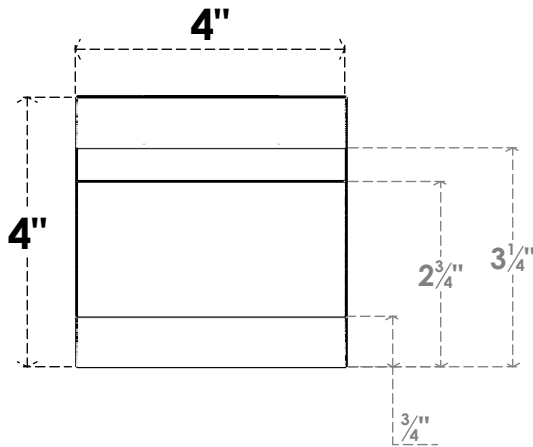

# ITEM NUMBER: RFTURO040X04000X12000X004NEB00RCPR

4"W X 4"H X 12"L TIMBERTHANE ROUGH CEDAR NEW BRIGHTON FAUX WOOD OPEN RAFTER TAIL, 4"L END, PRIMED TAN

**FRONT PROFILE**

**ISOMETRIC**

GENERATED DATE : 03/02/2023