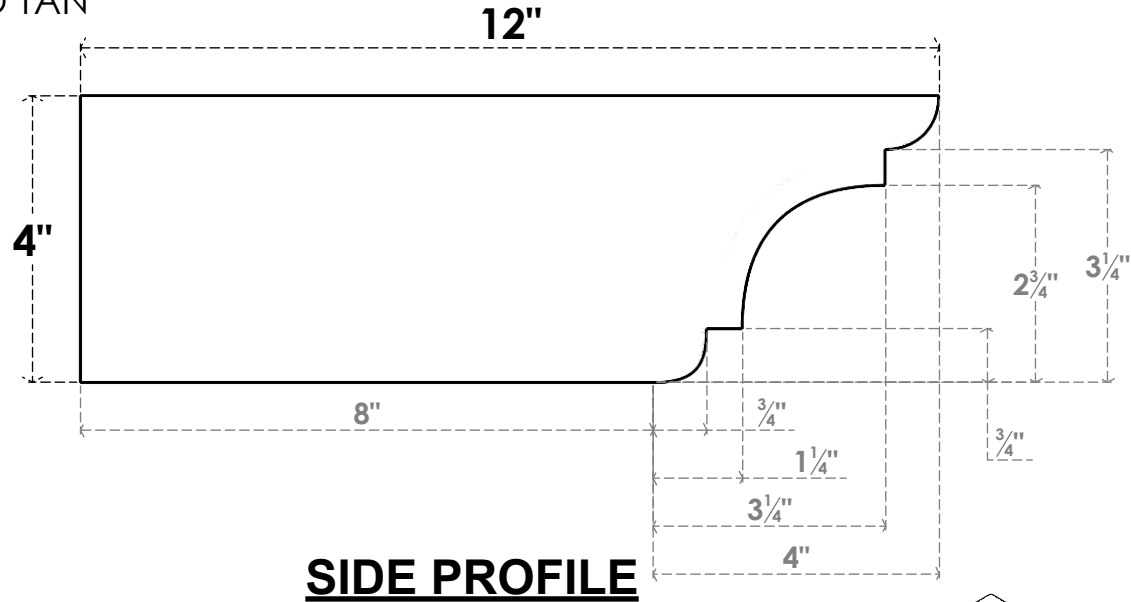

# ITEM NUMBER: RFTURO040X04000X12000X004NEB00RCPR

4"W X 4"H X 12"L TIMBERTHANE ROUGH CEDAR NEW BRIGHTON FAUX WOOD OPEN RAFTER TAIL, 4"L END, PRIMED TAN

**FRONT PROFILE**

**ISOMETRIC**

GENERATED DATE : 03/02/2023